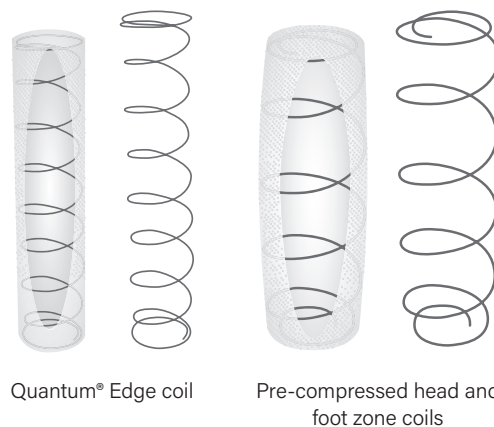

QUANTUM® EDGE CENTER ZONED

Leggett & Platt®

BeddingComponents.com

Framing our Bolsa® fabric-encased coil unit, this reinforced edge features Quantum® coil side rails with Caliber™ steel springs at the head, foot, and center zone. It delivers a consistent sleep surface and reduces that roll-off feeling.

- **Center Third Zone** – Provides firmer middle third for additional hip and lumbar support.
- **Quantum® Edge Coils** – A reinforced perimeter, made up of narrow-diameter Quantum® coils, that frames the sides, delivers a consistent sleep surface, and reduces that roll-off feeling.
- **Bolsa® Coils** – Provide an even surface that absorbs partner movement and prevents sleepers from rolling together.
- **Pre-Compressed Coils** – Create a firm surface that makes the unit more responsive to body movements.
- **Stress-Relieved Wire** – Holds its shape and provides a durable, consistent sleep surface.
- **Packable and Shippable** – Can be compressed, folded, and rolled.

Quantum® Edge coil

Pre-compressed head and foot zone coils

Product Name	Coil Height	Coil Count*	Shoulder/Calf ILD	Center ILD	Edge ILD	Head/Foot ILD
Quantum® Edge Center Zoned	8"	789	609	775	837	618

Sizes: Twin, Twin XL, Full, Queen*, King, Cal King