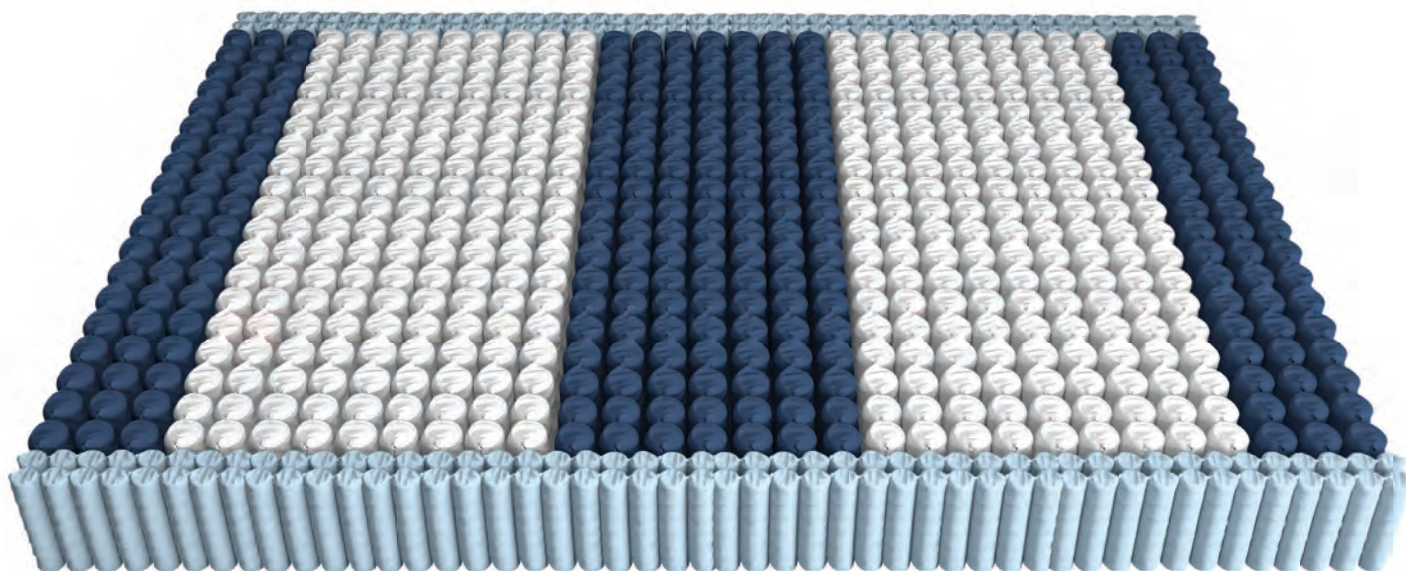

QUANTUM® EDGE CENTER ZONED

Leggett & Platt®

BeddingComponents.com

Framing our Bolsa® fabric-encased coil unit, this reinforced edge features Quantum® coil side rails with Caliber™ steel springs at the head, foot, and center zone. It delivers a consistent sleep surface and reduces that roll-off feeling.

- **Center Third Zone** – Provides firmer middle third for additional hip and lumbar support.
- **Quantum® Edge Coils** – A reinforced perimeter, made up of narrow-diameter Quantum® coils, that frames the sides, delivers a consistent sleep surface, and reduces that roll-off feeling.
- **Bolsa® Coils** – Provide an even surface that absorbs partner movement and prevents sleepers from rolling together.
- **Pre-Compressed Coils** – Create a firm surface that makes the unit more responsive to body movements.
- **Stress-Relieved Wire** – Holds its shape and provides a durable, consistent sleep surface.
- **Packable and Shippable** – Can be compressed, folded, and rolled.

Quantum® Edge coil

Pre-compressed head and foot zone coils

Product Name	Coil Height	Coil Count*	Shoulder/Calf ILD	Center ILD	Edge ILD	Head/Foot ILD
Quantum® Edge Center Zoned	8"	789	609	775	837	618

Sizes: Twin, Twin XL, Full, Queen*, King, Cal King