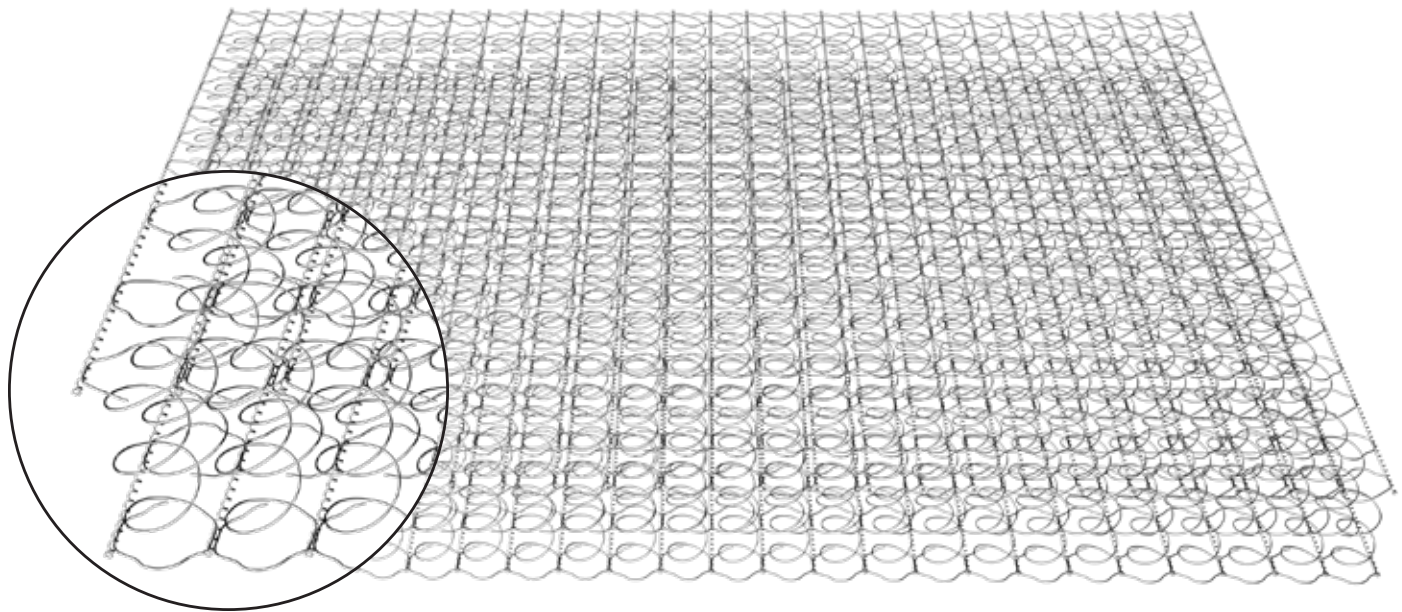

VERTICOIL® EDGE – COMPRESSED AND ROLLED

Leggett & Platt®

BeddingComponents.com

With consistent coverage across the surface of the bed, VertiCoil® Edge delivers a durable array of coils evenly distributed from edge to edge.

- **Open-Coil Design** – Remains stable throughout every part of the mattress.
- **Durability** – Provides a durable, long-lasting sleep surface that springs back to its original shape after each use.
- **Alternating-Coil Rows** – Evenly distribute weight and counteract force to deliver proper support and improved perimeter consistency.
- **Stress-Relieved Wire** – Holds its shape and provides a durable, consistent sleep surface.
- **Packable and Shippable** – Can be compressed, folded, and rolled.

Alternating design

Product Name	Coil Height	Coil Count*	Center ILD
VertiCoil® Edge	6"	468	643

Sizes: Twin, Twin XL, Full, **Queen***, King, Cal King