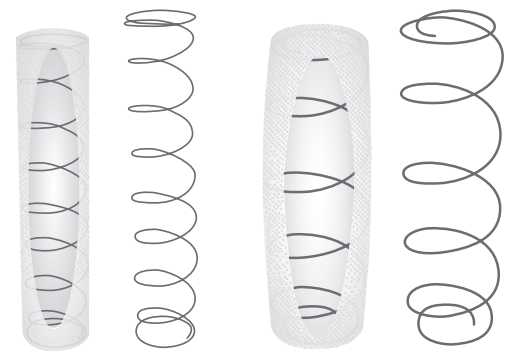

Framing our Bolsa® fabric-encased coil unit, this reinforced edge features Quantum® coil side rails with Caliber™ steel springs at the head and foot. It delivers a consistent sleep surface and reduces that roll-off feeling.

- **Quantum Edge® Coils** – A reinforced perimeter, made up of narrow-diameter Quantum® coils, that frames the sides, delivers a consistent sleep surface, and reduces that roll-off feeling.
- **Bolsa® Coils** – Provide an even surface that absorbs partner movement and prevents sleepers from rolling together.
- **Pre-Compressed Coils** – Create a firm surface that makes the unit more responsive to body movements.
- **Stress-Relieved Wire** – Holds its shape and provides a durable, consistent sleep surface.
- **Packable and Shippable** – Can be compressed, folded, and rolled.

Quantum Edge® coil

Pre-compressed head and foot zone coils

Product Name	Coil Height	Coil Count*	Center ILD	Head/Foot ILD	Edge ILD
Quantum Edge®	6"	770	632	661	746
	8"	789	568	563	646

Sizes: Twin, Twin XL, Full, Queen*, King, Cal King