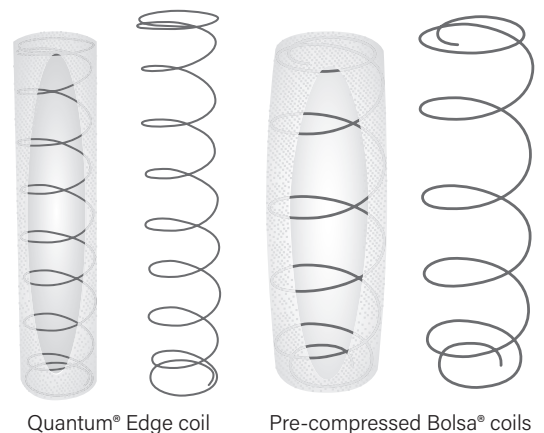

QUANTUM® EDGE ELITE

Combi-Zone®

Leggett & Platt®

BeddingComponents.com

Quantum® Edge Elite Combi-Zone® contains Quantum® coils along the edge and through the center third zone. The center zone provides superior hip and lumbar support, while the reinforced perimeter delivers a consistent sleep surface, reducing that roll-off feeling.

- **Combi-Zone®** – Quantum® coils make up the center third zone, strategically positioned to provide superior hip and lumbar support.
- **Quantum® Edge Coils** – A reinforced perimeter, made up of narrow-diameter Quantum® coils, that frames the sides, delivers a consistent sleep surface, and reduces that roll-off feeling.
- **Bolsa® Coils** – Provide an even surface that absorbs partner movement and prevents sleepers from rolling together.
- **Pre-Compressed Coils** – Create a firm surface that makes the unit more responsive to body movements.
- **Stress-Relieved Wire** – Holds its shape and provides a durable, consistent sleep surface.
- **Packable and Shippable** – Can be compressed, folded, and rolled.

Quantum® Edge coil

Pre-compressed Bolsa® coils

Product Name	Coil Height	Coil Count*	Shoulder/Calf ILD	Center ILD	Edge ILD
Quantum® Edge Elite Combi-Zone®	8"	1,130	486	762	722

Sizes: Twin, Twin XL, Full, Queen*, King, Cal King