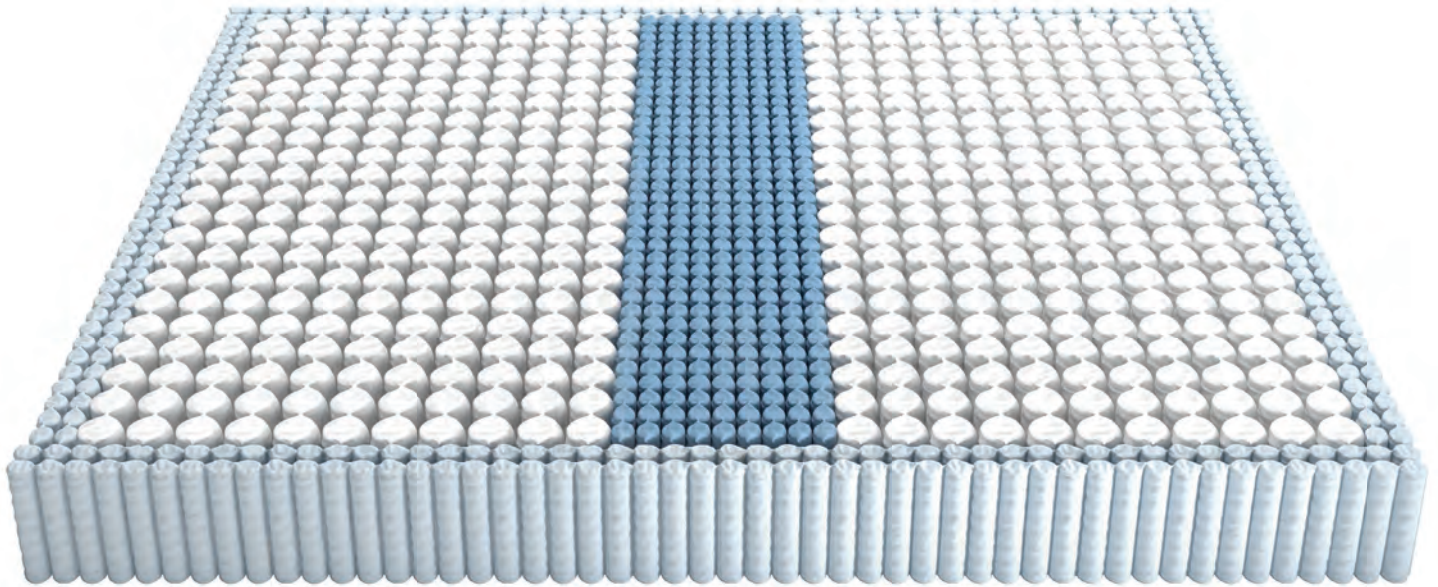

QUANTUM® EDGE ELITE

Combi-Zone®

Leggett & Platt®

BeddingComponents.com

Quantum® Edge Elite Combi-Zone® contains Quantum® coils along the edge and through the center third zone. The center zone provides superior hip and lumbar support, while the reinforced perimeter delivers a consistent sleep surface, reducing that roll-off feeling.

- **Combi-Zone®** – Quantum® coils make up the center third zone, strategically positioned to provide superior hip and lumbar support.
- **Quantum® Edge Coils** – A reinforced perimeter, made up of narrow-diameter Quantum® coils, that frames the sides, delivers a consistent sleep surface, and reduces that roll-off feeling.
- **Bolsa® Coils** – Provide an even surface that absorbs partner movement and prevents sleepers from rolling together.
- **Pre-Compressed Coils** – Create a firm surface that makes the unit more responsive to body movements.
- **Stress-Relieved Wire** – Holds its shape and provides a durable, consistent sleep surface.
- **Packable and Shippable** – Can be compressed, folded, and rolled.

Quantum® Edge coil

Pre-compressed Bolsa® coils

Product Name	Coil Height	Coil Count*	Shoulder/Calf ILD	Center ILD	Edge ILD
Quantum® Edge Elite Combi-Zone®	8"	1,130	486	762	722

Sizes: Twin, Twin XL, Full, Queen*, King, Cal King