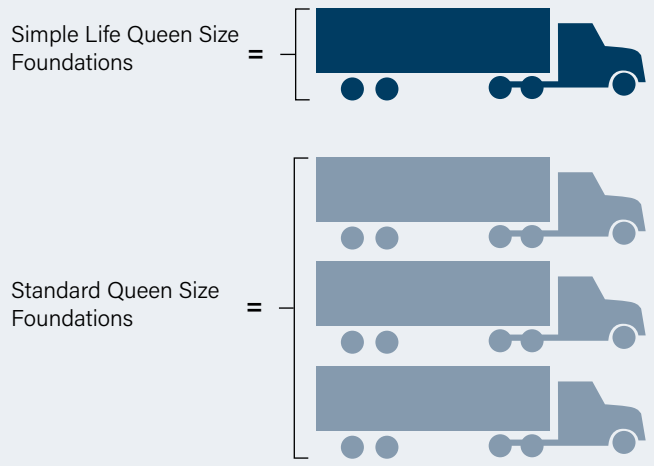

Simple Life® foundation design

Benefits for Retailers:

- Ship Simple Life foundations to your customers by regular package carrier.
- Simple Life foundations reduce storage and transport space, as well as associated costs.
- Passed all durability tests, including Cornell, Rollator, and Impact.
- Designed to tailor at the corners like a traditional foundation, adding to eye appeal.

Benefits for Consumers:

- Heavy-duty tubular steel construction provides maximum edge firmness with no side-sway.
- Order online; ships with regular package carrier.
- Easy to move up or down stairs and around tight corners.
- No tools needed for assembly.
- Durable and noiseless.

Triple the load! Small enough to fit three times the load into one truck.

Save shipping!

Ship Simple Life foundations to your customers by regular package carrier.

Save home delivery struggles!

Folds for carry-in ease.

Twin 26.5 lbs. Open Size 37.75" x 74" x 6.5" Carton Size 30.25" x 38.75" x 5.25" Carton weight 32.5 lbs.	Twin XL 28 lbs. Open Size 37.75" x 79" x 6.5" Carton Size 32.25" x 38.75" x 5.25" Carton weight 34 lbs.	Full 41 lbs. Open Size 52.75" x 74" x 6.5" Carton Size 24.63" x 53.50" x 7.25" Carton weight 49 lbs.	Queen 49 lbs. Open Size 59.5" x 79" x 6.5" Carton Size 25.75" x 59.25" x 7.25" Carton weight 58 lbs.	King 56 lbs. Open Size 37.5" x 79" x 6.5" (2) Carton Size 32.25" x 38.75" x 10.5" Carton weight 66.5 lbs.	Cal. King 59 lbs. Open Size 35.5" x 83" x 6.5" (2) Carton Size 34.88" x 36.75" x 10.5" Carton weight 70 lbs.
--	---	--	--	---	--