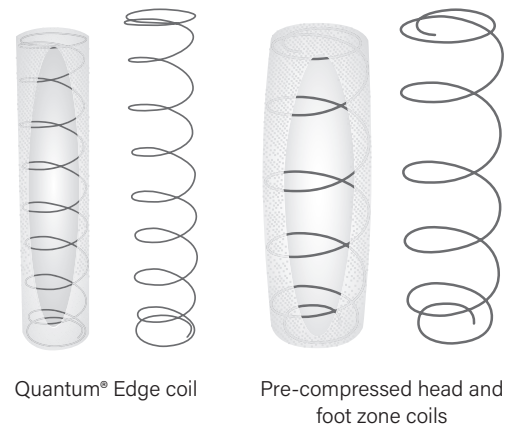

Framing our Bolsa® fabric-encased coil unit, this reinforced edge features Quantum® coil side rails with Caliber™ steel springs at the head and foot. It delivers a consistent sleep surface and reduces that roll-off feeling.

- **Quantum® Edge Coils** – A reinforced perimeter, made up of narrow-diameter Quantum® coils, that frames the sides, delivers a consistent sleep surface, and reduces that roll-off feeling.
- **Bolsa® Coils** – Provide an even surface that absorbs partner movement and prevents sleepers from rolling together.
- **Pre-Compressed Coils** – Create a firm surface that makes the unit more responsive to body movements.
- **Stress-Relieved Wire** – Holds its shape and provides a durable, consistent sleep surface.
- **Packable and Shippable** – Can be compressed, folded, and rolled.

Product Name	Coil Height	Coil Count*	Center ILD	Head/Foot ILD	Edge ILD
Quantum® Edge	6"	770	632	661	746
	8"	789	568	563	646

Sizes: Twin, Twin XL, Full, Queen*, King, Cal King