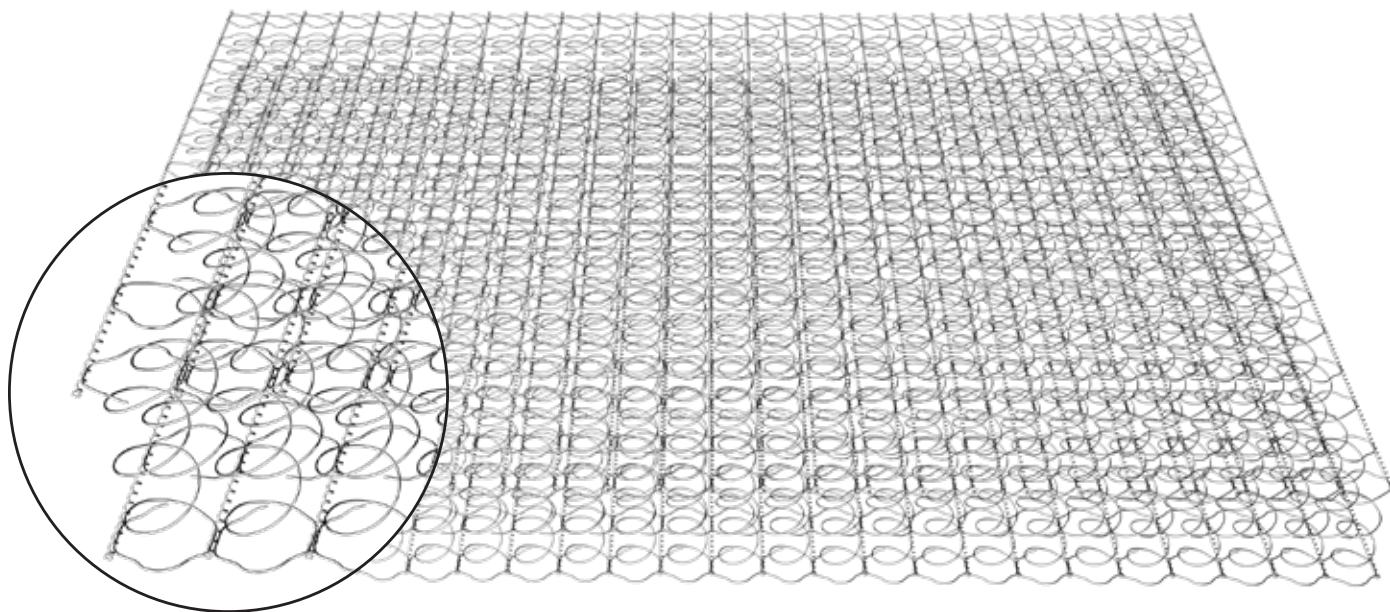

VERTICOIL® EDGE

Packable and Shippable

Leggett & Platt®

BeddingComponents.com

With consistent coverage across the surface of the bed, VertiCoil® Edge delivers a strong perimeter that reduces sagging and the feeling of roll-off at the edge of the bed.

- **Open-Coil Design** – Remains stable throughout every part of the mattress.
- **Durability** – Provides a durable, long-lasting sleep surface that springs back to its original shape after each use.
- **Alternating-Coil Rows** – Evenly distribute weight and counteract force to deliver proper support and improved perimeter consistency.
- **Stress-Relieved Wire** – Holds its shape and provides a durable, consistent sleep surface.
- **Packable and Shippable** – Can be compressed and rolled.

Alternating design

Product Name	Coil Height	Coil Count*	Center ILD
VertiCoil® Edge	6"	468	643

Sizes: Twin, Twin XL, Full, Queen*, King, Cal King