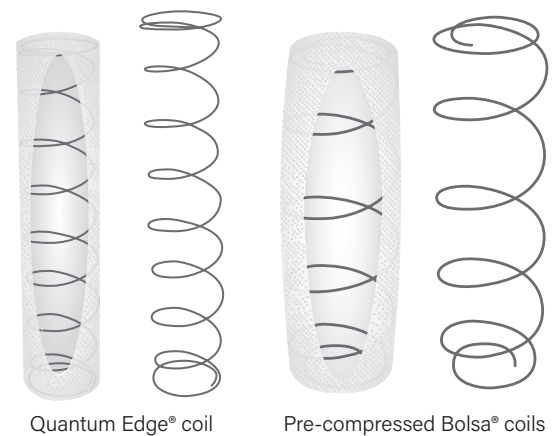

QUANTUM EDGE® ELITE

Combi-Zone®

Leggett & Platt®

BeddingComponents.com

Quantum Edge® Elite Combi-Zone® contains Quantum® coils along the edge and through the center third zone. The center zone provides superior hip and lumbar support, while the reinforced perimeter delivers a consistent sleep surface, reducing that roll-off feeling.

- **Combi-Zone®** – Quantum® coils make up the center third zone, strategically positioned to provide superior hip and lumbar support.
- **Quantum Edge® Coils** – A reinforced perimeter, made up of narrow-diameter Quantum® coils, that frames the sides, delivers a consistent sleep surface, and reduces that roll-off feeling.
- **Bolsa® Coils** – Provide an even surface that absorbs partner movement and prevents sleepers from rolling together.
- **Pre-Compressed Coils** – Create a firm surface that makes the unit more responsive to body movements.
- **Stress-Relieved Wire** – Holds its shape and provides a durable, consistent sleep surface.
- **Packable and Shippable** – Can be compressed, folded, and rolled.

Quantum Edge® coil

Pre-compressed Bolsa® coils

Product Name	Coil Height	Coil Count*	Shoulder/Calf ILD	Center ILD	Edge ILD
Quantum Edge® Elite Combi-Zone®	8"	1,130	486	762	722

Sizes: Twin, Twin XL, Full, Queen*, King, Cal King