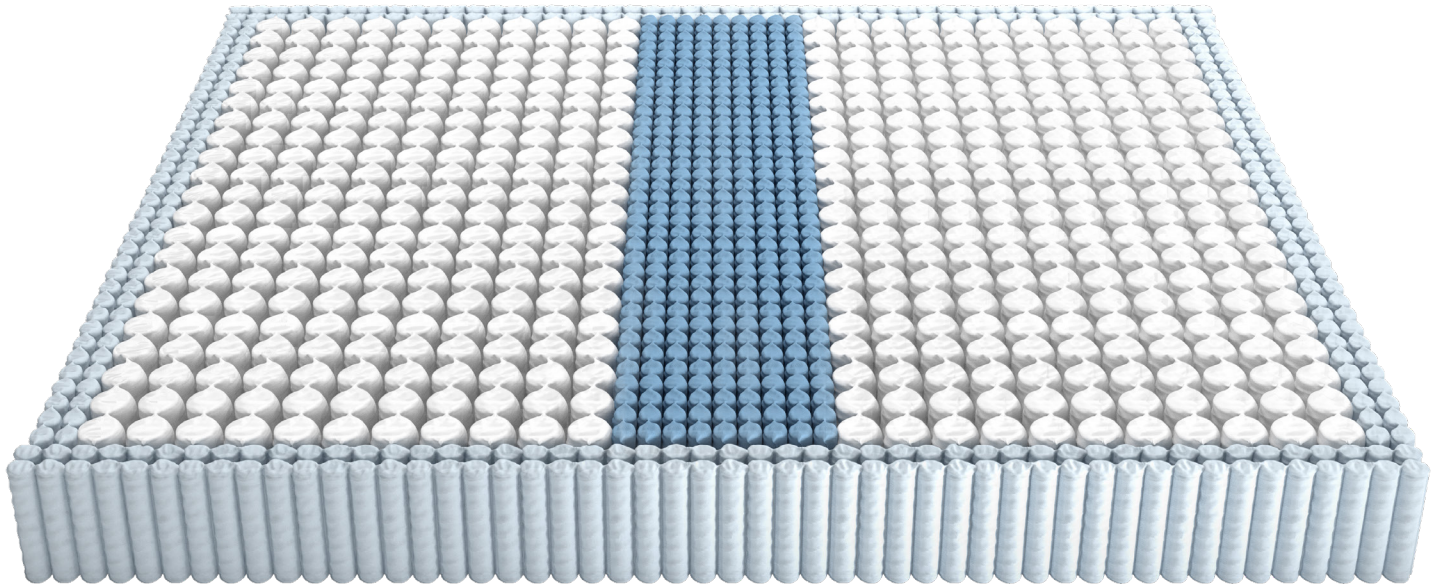

QUANTUM EDGE® ELITE

Combi-Zone®

Leggett & Platt®

BeddingComponents.com

Quantum Edge® Elite Combi-Zone® contains Quantum® coils along the edge and through the center third zone. The center zone provides superior hip and lumbar support, while the reinforced perimeter delivers a consistent sleep surface, reducing that roll-off feeling.

- **Combi-Zone®** – Quantum® coils make up the center third zone, strategically positioned to provide superior hip and lumbar support.
- **Quantum Edge® Coils** – A reinforced perimeter, made up of narrow-diameter Quantum® coils, that frames the sides, delivers a consistent sleep surface, and reduces that roll-off feeling.
- **Bolsa® Coils** – Provide an even surface that absorbs partner movement and prevents sleepers from rolling together.
- **Pre-Compressed Coils** – Create a firm surface that makes the unit more responsive to body movements.
- **Stress-Relieved Wire** – Holds its shape and provides a durable, consistent sleep surface.
- **Packable and Shippable** – Can be compressed, folded, and rolled.

Quantum Edge® coil

Pre-compressed Bolsa® coils

Product Name	Coil Height	Coil Count*	Shoulder/Calf ILD	Center ILD	Edge ILD
Quantum Edge® Elite Combi-Zone®	8"	1,130	486	762	722

Sizes: Twin, Twin XL, Full, Queen*, King, Cal King