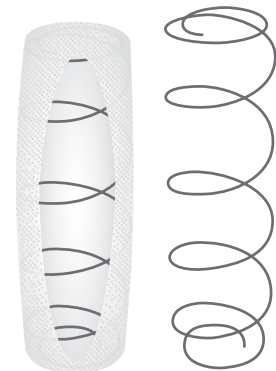

Caliber Edge® frames the perimeter of our Bolsa® unit, providing a strong, durable edge, delivering a consistent sleep surface, and reducing that roll-off feeling.

- **Caliber Edge®** – Provides durable support all the way to the edge.
- **Bolsa® Coils** – Provide an even surface that absorbs partner movement and prevents sleepers from rolling together.
- **Pre-Compressed Coils** – Create a firm surface that makes the unit more responsive to body movements.
- **Stress-Relieved Wire** – Holds its shape and provides a durable, consistent sleep surface.
- **Packable and Shippable** – Can be compressed, folded, and rolled.

Pre-compressed coils surround the perimeter

Product Name	Coil Height	Coil Count*	Center ILD	Edge ILD
Caliber Edge®	8"	682	624	592
	6"	660	676	682

Sizes: Twin, Twin XL, Full, Queen\*, King, Cal King