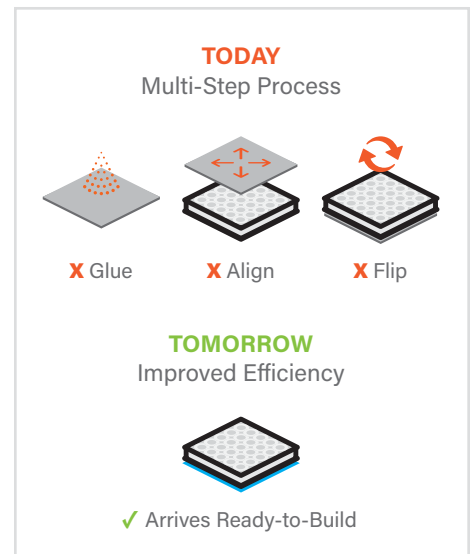

Caliber Edge® frames the perimeter of our Bolsa® unit, providing a strong, durable edge, delivering a consistent sleep surface, and reducing that roll-off feeling.

- **Caliber Edge®** – Provides durable support all the way to the edge.
- **Bolsa® Coils** – Provide an even surface that absorbs partner movement and prevents sleepers from rolling together.
- **Pre-Compressed Coils** – Create a firm surface that makes the unit more responsive to body movements.
- **Stress-Relieved Wire** – Holds its shape and provides a durable, consistent sleep surface.
- **Packable and Shippable** – Can be compressed, folded, and rolled.

Enhanced Profile with Eco-Base™

BeddingComponents.com

Developed with a more mindful approach, this new product still frames the perimeter of our Bolsa® coil unit with Caliber Edge®, but integrates a robust fabric scrim that replaces base foam. To maintain mattress profile, coil height is increased (+1"). This unit arrives ready-to-build, which improves throughput, lessens labor constraints, reduces inventory, and yields sustainable benefits.

- **Eco-Base™** – 100% polyester non-woven fibers enhanced with a starch binder; weighs less than 1 lb and less than 1 mm thick. Improved durability compared to commodity poly base foam
- **Improved Compression Recovery** – compared to commodity poly foam
- **Better Shape Retention** – resulting in less size variation when handling
- **Improved Edge Performance**
- **Promotes Sustainability** – 80% less petro-chemical contents per unit, which means every 200 queen units conserves 80 gallons*
- **Packable and Shippable** – can be compressed, folded, and rolled