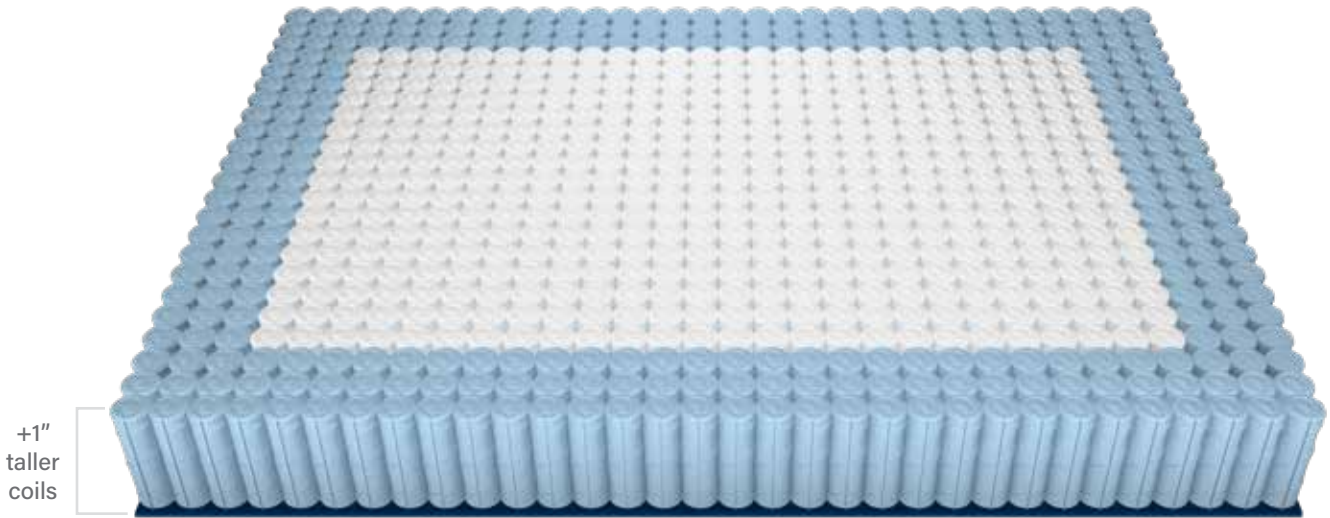

Caliber Edge® frames the perimeter of our Bolsa® unit, providing a strong, durable edge, delivering a consistent sleep surface, and reducing that roll-off feeling.

- **Caliber Edge®** – Provides durable support all the way to the edge.
- **Bolsa® Coils** – Provide an even surface that absorbs partner movement and prevents sleepers from rolling together.
- **Pre-Compressed Coils** – Create a firm surface that makes the unit more responsive to body movements.
- **Stress-Relieved Wire** – Holds its shape and provides a durable, consistent sleep surface.
- **Packable and Shippable** – Can be compressed, folded, and rolled.

Pre-compressed coils surround the perimeter

Product Name	Coil Height	Coil Count*	Center ILD	Edge ILD
Caliber Edge®	8"	682	624	592
	6"	660	676	682

Sizes: Twin, Twin XL, Full, Queen*, King, Cal King

CALIBER EDGE®

Enhanced Profile with Eco-Base™

BeddingComponents.com

Developed with a more mindful approach, this new product still frames the perimeter of our Bolsa® coil unit with Caliber Edge®, but integrates a robust fabric scrim that replaces base foam. To maintain mattress profile, coil height is increased (+1"). This unit arrives ready-to-build, which improves throughput, lessens labor constraints, reduces inventory, and yields sustainable benefits.

- **Eco-Base™** – 100% polyester non-woven fibers enhanced with a starch binder; weighs less than 1 lb and less than 1 mm thick. Improved durability compared to commodity poly base foam
- **Improved Compression Recovery** – compared to commodity poly foam
- **Better Shape Retention** – resulting in less size variation when handling
- **Improved Edge Performance**
- **Promotes Sustainability** – 80% less petro-chemical contents per unit, which means every 200 queen units conserves 80 gallons*
- **Packable and Shippable** – can be compressed, folded, and rolled