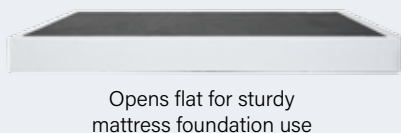

Triple the load! Small enough to fit three times the load into one truck.

Save shipping!

Ship Simple Life foundations to your customers by regular package carrier.

Save home delivery struggles!

Folds for carry-in ease.

Save space!

Uses less warehouse space to store.

Simple Life® Foundation Can Be Paired With Any FR 1633-Compliant Mattress

Testing Benefits:

- The Simple Life foundation can be paired and sold with any FR 1633-compliant mattress.
- Saves cost and time of additional testing with each mattress.
- Allows Simple Life foundations to be marketed and sold more freely.