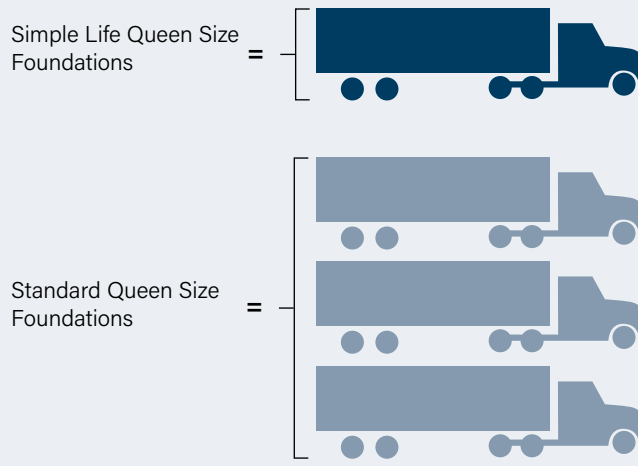

Simple Life® foundation design

Benefits for Retailers:

- Ship Simple Life foundations to your customers by regular package carrier.
- Simple Life foundations reduce storage and transport space, as well as associated costs.
- Passed all durability tests, including Cornell, Rollator, and Impact.
- Designed to tailor at the corners like a traditional foundation, adding to eye appeal.

Benefits for Consumers:

- Heavy-duty tubular steel construction provides maximum edge firmness with no side-sway.
- Order online; ships with regular package carrier.
- Easy to move up or down stairs and around tight corners.
- No tools needed for assembly.
- Durable and noiseless.

Triple the load! Small enough to fit three times the load into one truck.

Save shipping!

Ship Simple Life foundations to your customers by regular package carrier.

Save home delivery struggles!

Folds for carry-in ease.

Twin 26.5 lbs. Open Size 37.75" x 74" x 6.5" Carton Size 30.25" x 38.75" x 5.25" Carton weight 32.5 lbs.	Twin XL 28 lbs. Open Size 37.75" x 79" x 6.5" Carton Size 32.25" x 38.75" x 5.25" Carton weight 34 lbs.	Full 41 lbs. Open Size 52.75" x 74" x 6.5" Carton Size 24.63" x 53.50" x 7.25" Carton weight 49 lbs.	Queen 49 lbs. Open Size 59.5" x 79" x 6.5" Carton Size 25.75" x 59.25" x 7.25" Carton weight 58 lbs.	King 56 lbs. Open Size 37.5" x 79" x 6.5" (2) Carton Size 32.25" x 38.75" x 10.5" Carton weight 66.5 lbs.	Cal. King 59 lbs. Open Size 35.5" x 83" x 6.5" (2) Carton Size 34.88" x 36.75" x 10.5" Carton weight 70 lbs.
--	---	--	--	---	--